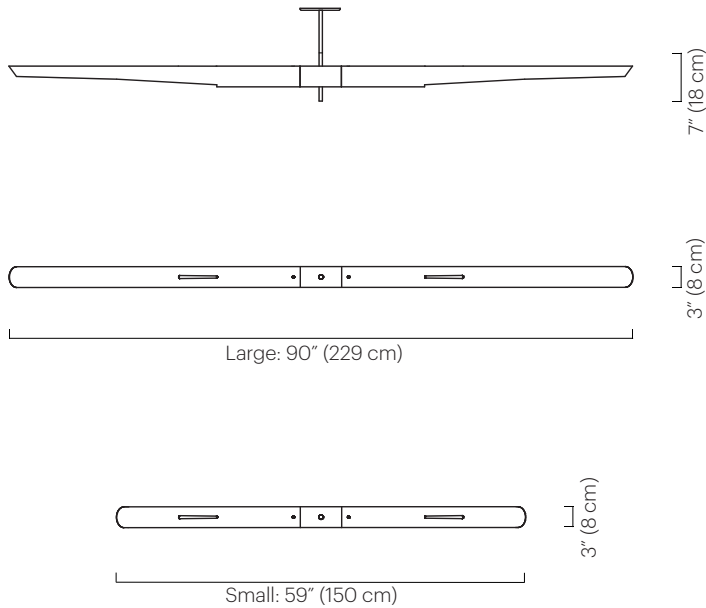

No. 431

**Description**

The Hennen Solo is comprised of two shades suspended from a central drop. The Solo is offered in two sizes, each shade can be set to cast light up or down. This fixture also works well when installed in multiples.

**Wattage**

120 watts max

**Weight**

10 lbs (4.5 kg)

**Remarks**

Specify drop length.  
 Fixed drop not adjustable on site.  
 Specify fixture length.  
 Ceiling mount consistent with shade color.  
 Additional weight support recommended for junction box installation.  
 Indoor use and dry locations only.

**Dimensions**

Fixture length options:  
 Large: 90" (229 cm)  
 Small: 59" (150 cm)  
 Ceiling mount diameter: 5" (13 cm)  
 Minimum overall height: 8" (20 cm)  
 Long shade: 3" Ø x 42" L (8 Ø x 107 cm L)  
 Short shade: 3" Ø x 26.5" L (8 Ø x 67 cm L)