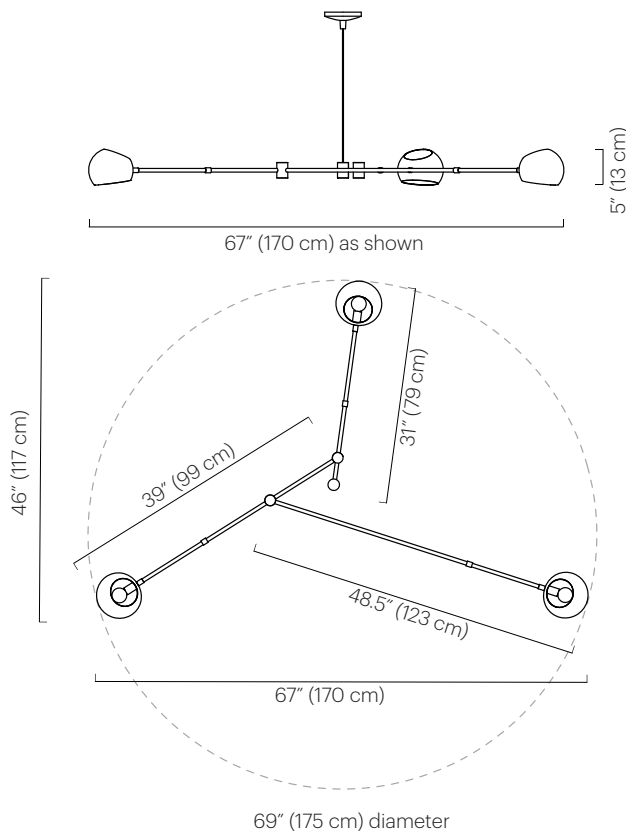

No. 427

Description

The Oseo is an asymmetrical, balanced fixture with a Boi shade extending from each of its three arms. Shades rotate 320° to cast light directionally.

Materials

Shades: Powder coated steel
 Frame: Powder coated steel
 Ceiling mount: Powder coated steel
 Drop: Stainless steel cable
 Hardware: Plated steel and brass

Wattage

180 watts max

Weight

10 lbs (4.5 kg)

Remarks

Specify drop length. Approx. 6" of extra cable and cord included. Fixture size cannot be customized. Arm positions are fixed. Ceiling mount consistent with shade color.

Dimensions

Fixture diameter: 69" (175 cm)
 Fixture height: 5" (13 cm)
 Ceiling mount diameter: 5" (13 cm)
 Arm lengths: 48.5" / 39" / 31" (123 cm / 99 cm / 79 cm)
 Minimum overall height: 7" (18 cm)
 Shade: 6" Ø x 5.5" H (15 Ø x 14 cm H)