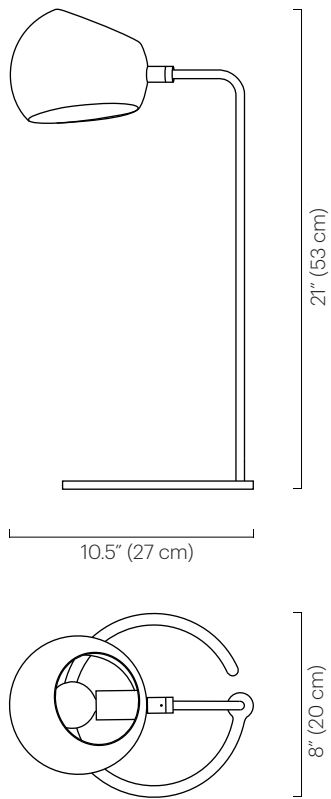

Boi Table Lamp

No. 118

Description

The Boi Table Lamp features a powder coated steel shade and weighted ring base. The Boi shade rotates 320° to cast light directionally.

Materials

Shade: Powder coated steel
Frame: Plated steel
Base: Powder coated steel

Custom finishes available.

Lamping

120V: G16.5 globe bulb
candelabra base 60W max
220-240V: E14 base golf ball
60W max
Note: Bulbs not included.
Halogen bulbs not recommended.

Wattage

60 watts max

Weight

5 lbs (2.3 kg)

Remarks

Not UL listed.
On/Off switch located on cord.
Cord color is black;
length approx. 7 feet.
Indoor use and dry locations only.

Dimensions

10.5" D x 8" W x 21" H
(27 D x 20 W x 53 cm H)
Shade: 6" Ø x 5.5" H
(15 Ø x 14 cm H)