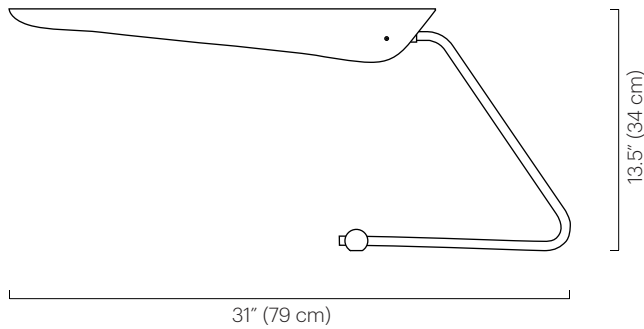

### Description

The Sarus shade is mounted to a hand bent steel frame. The powder coated aluminum shade rotates 320° to cast light directionally.

### Weight

5 lbs (2.3 kg)

### Dimensions

31" D x 11" W x 13.5" H  
 (79 D x 28 W x 34 cm H)  
 Shade: 3" Ø x 23" L  
 (8 Ø x 58 cm L)