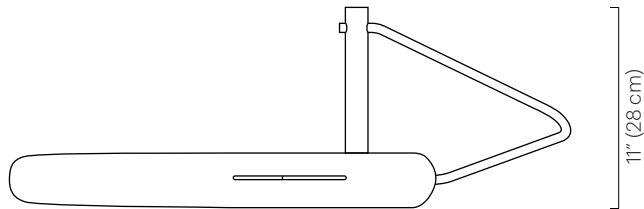

### Description

The Sarus shade is mounted to a hand bent steel frame. The powder coated aluminum shade rotates 320° to cast light directionally.

### Weight

5 lbs (2.3 kg)

### Dimensions

31" D x 11" W x 13.5" H  
 (79 D x 28 W x 34 cm H)  
 Shade: 3" Ø x 23" L  
 (8 Ø x 58 cm L)