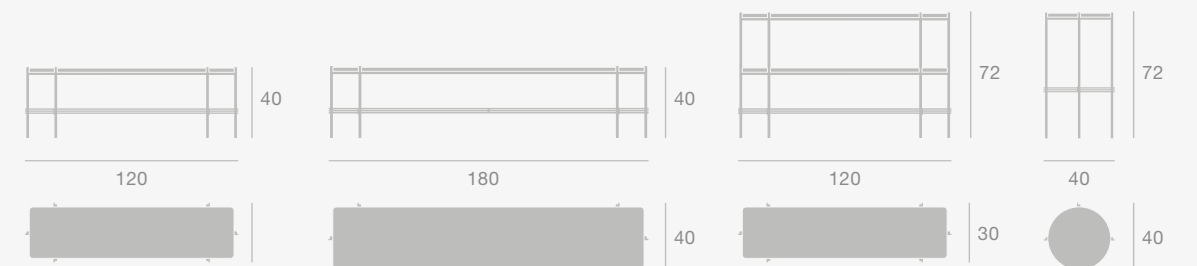

Dimensions