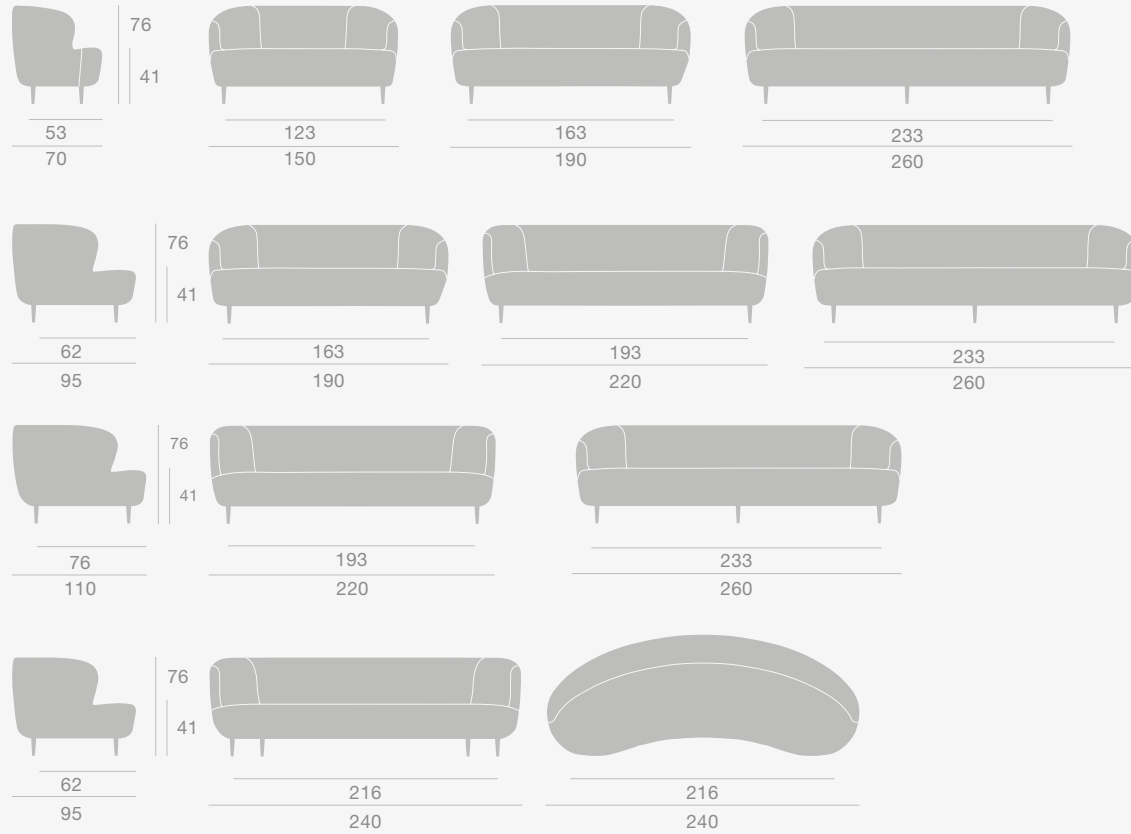

Dimensions

CREATIVE HEAD OFFICE

Stay Sofa

Stay Sofa

Stay Sofa - Wooden Legs

Base Finishes

Oak Matt Lacquered, American Walnut Oiled, Brown/ Black Stained Oak Lacquered, Black Stained Oak Matt Lacquered

Dimensions

COMMUNITY SPACE

Beetle Sofa & Beetle Lounge Table

Beetle Sofa & Beetle Lounge Table

Beetle Sofa

Base Finishes

Black Chrome, Black Matt, Brass Semi Matt

Dimensions

Beetle Lounge Table