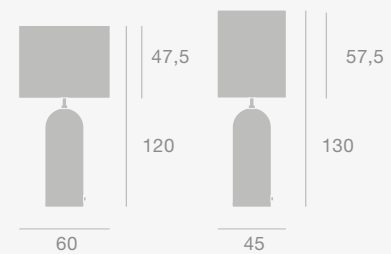

Gravity Floor Lamp XL

High

Base finishes

Black Marquina Marble, Grey Emperador Marble, White Carrara Marble

Shade Finishes

Canvas, White

Dimensions

Modern Line Lounge Chair

Base Colours

Black Semi Matt, Brass Shiny

Dimensions

Tail Lounge Chair & Multi-Lite Table Lamp

Tail Lounge Chair - Low Back

Base Colours

Antique Brass, Black Semi Matt

Dimensions