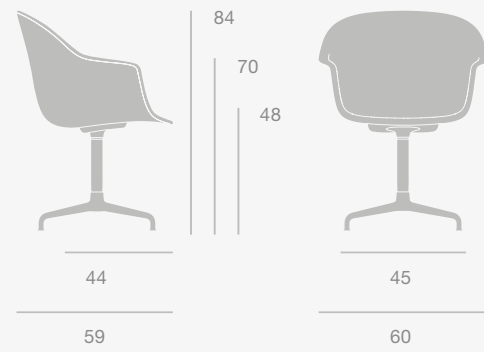

Brass Shiny, Black, Chrome, White

Dimensions

OPEN OFFICE

Bat & Beetle Meeting Chair, Bat Lounge Chair

Beetle Meeting Chair & Bat Meeting Chair

Beetle Meeting Chair - 4-Star Base

Upholstery

Unupholstered, Seat Upholstered, Front Upholstered, Fully Upholstered

Shell Colours

Black, Dark Green, Dark Pink, New Beige, Smoke Blue, Sweet Pink, Soft White

Base Colours

Black Matt, Soft White Semi Matt, Polished Aluminium

Dimensions

Bat Meeting Chair - 4-Star Base

Upholstery

Unupholstered, With Cushion, Front Upholstered, Fully Upholstered

Shell Colours

Black, Dark Green, Dark Pink, New Beige, Smoke Blue, Sweet Pink, Soft White

Base Colours

Black Matt, Soft White Semi Matt, Polished Aluminium

Dimensions

Adding personality to the occasional work station, it becomes a place where you want to be, work and take part in the dynamic community.

Bat Lounge Chair & TS Column Lounge Table

Bat Lounge Chair - Low Back - 4-Star Base