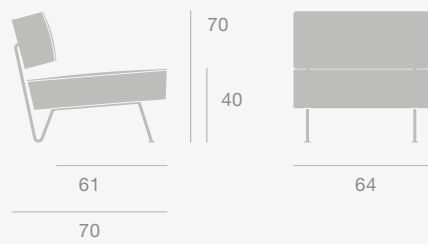

Modern Line Sofa

Base Colours
Black Semi Matt, Brass Shiny

Dimensions

GT Lounge Chair, Modern Line Lounge Chair & Gravity Floor Lamp XL

GT Lounge Chair

Base Colour

Black Semi Matt

Dimensions