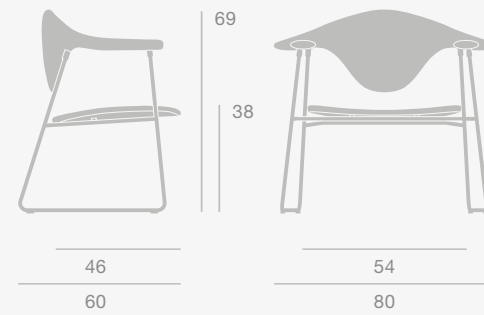

62 Dresser, 62 Desk, 62 Sideboard

Finish

American Walnu Semi Matt Lacquered

Dimensions

PRIVATE MEETING ROOM

Masculo Lounge Chair

Masculo Lounge Chair

Masculo Lounge Chair - 4-Leg Base

Base Finish

Black

Dimensions

Masculo Lounge Chair - Sledge Base

Base Finishes

Black Matt, Chrome

Dimensions

Masculo Lounge Chair - Wood Base

Base Finishes

American Walnut Oiled, Black Stained Ash Semi Matt Lacquered, Oak Semi Matt Lacquered, Smoked Oak Matt Lacquered

Dimensions

Masculo Lounge Chair - Swivel Base

Base Finishes

Black Semi Matt, Black Chrome