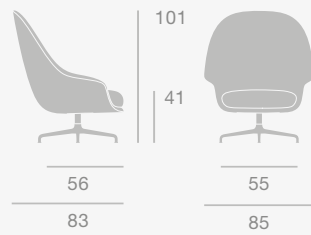

Shell Colours

Black, Dark Green, Dark Pink, New Beige, Smoke Blue, Sweet Pink, Soft White

Base Colours

Black Matt, Soft White Semi Matt, Polished Aluminium

Dimensions

Bat Meeting Chair - 4-Star Base

Upholstery

Dimensions

Adding personality to the occasional work station, it becomes a place where you want to be, work and take part in the dynamic community.

Bat Lounge Chair & TS Column Lounge Table

Bat Lounge Chair - Low Back - 4-Star Base

Base Colours

Black Matt, Polished Aluminium

Dimensions

TS Column Lounge Table

Base Colours

Black Matt, Brass Semi Matt

Top Finishes

Black Marquina Marble, Brown Emperador Marble, Green Guatemala Marble, Grey Emperador Marble, White Carrara Marble

Dimensions

Bat Lounge Chair - High Back - 4-Star Base

Base Colours

Black Matt, Polished Aluminium

Dimensions

MEETING ROOM

Pacha Lounge Chair

Pacha Lounge Chair & Paper Table Collection