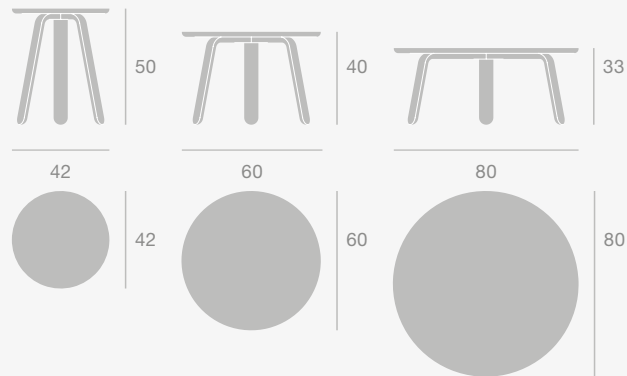

Dimensions

Bat Lounge Chair - High Back - 4-Star Base

Base Colours

Black Matt, Polished Aluminium

Dimensions

MEETING ROOM

Pacha Lounge Chair

Pacha Lounge Chair & Paper Table Collection

Pacha Lounge Chair

Base Colours

Pearl Gold, Soft Black Semi Matt

Dimensions

Paper Side & Coffee Table

Finishes

American Walnut Matt Lacquered, Oak Semi Matt Lacquered

Dimensions