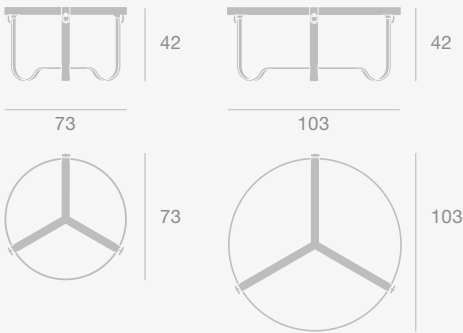

Black

Dimensions

Dimensions

Beetle Lounge Chair

Beetle Lounge Chair - 4-Star Base

Beetle Lounge Chair - Wood Base

Base Colours

Black Matt, Polished Aluminium

GMG Chaise Longue & Adnet Coffee Table

GMG Chaise Longue

Adnet Coffee Table

Base Colour

Black

Finishes

Black Leather, Tan Leather

Dimensions

Dimensions

CONFERENCE ROOM

Démon Shelf, Dédal Shelf & 62 Collection

Démon & Dédal Shelf

Démon Shelf

Finishes

American Walnut Semi Matt Lacquered, Black Stained Ash Semi Matt Lacquered, Oak Semi Matt Lacquered