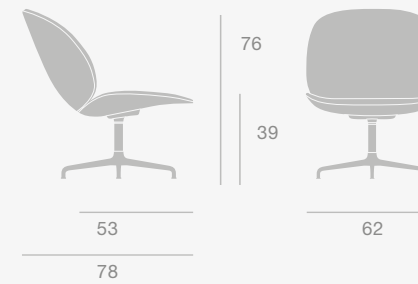

Top Finishes

Black Marquina Marble, Brown Emperador Marble, Green Guatemala Marble, Grey Emperador Marble, White Carrara Marble

Dimensions

CORPORATE HEAD OFFICE

Stay Collection, Beetle Lounge Chair, GMG Chaise Longue
& Gravity Floor Lamp XL

Stay Collection

Small

W150 cm

Stay Lounge Chair

Stay Sofa

Base Colour

Black

Base Colour

Black

Dimensions

Dimensions

Beetle Lounge Chair

Beetle Lounge Chair - 4-Star Base

Beetle Lounge Chair - Wood Base

Base Colours

Black Matt, Polished Aluminium

Base Colours

American Walnut Matt Lacquered, Black Stained Beech Semi Matt Lacquered, Oak Semi Matt Lacquered, Smoked Oak Matt Lacquered

Dimensions

Dimensions

The informal meeting area encourages relaxed conversations in comfortable seating.