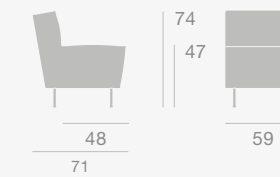

Base Colours

Black Semi Matt, Shiny Brass

Base Colours

Black Semi Matt, Shiny Brass

Dimensions

Dimensions

LOBBY

TS Collection