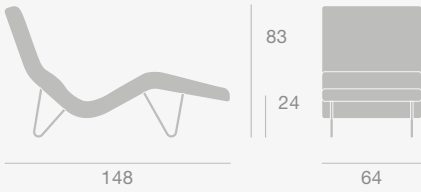

Black

Dimensions

Dimensions

Beetle Lounge Chair

Beetle Lounge Chair - 4-Star Base

Beetle Lounge Chair - Wood Base

Base Colours

Black Matt, Polished Aluminium

Base Colours

American Walnut Matt Lacquered, Black Stained Beech Semi Matt Lacquered, Oak Semi Matt Lacquered, Smoked Oak Matt Lacquered

Dimensions

Dimensions

The informal meeting area encourages relaxed conversations in comfortable seating.

GMG Chaise Longue & Adnet Coffee Table

GMG Chaise Longue

Adnet Coffee Table

Base Colour

Black

Finishes

Black Leather, Tan Leather

Dimensions