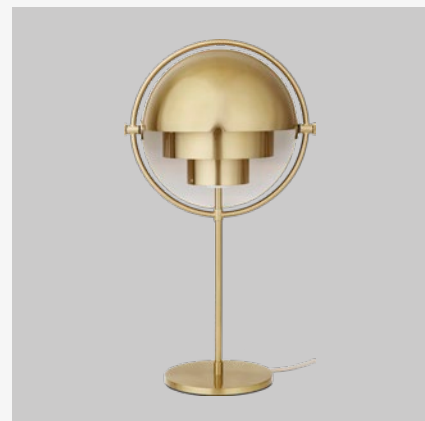

Gravity Floor Lamp XL

High

Base finishes

Black Marquina Marble, Grey Emperador Marble, White Carrara Marble

Shade Finishes

Canvas, White

Dimensions

Modern Line Lounge Chair

Base Colours

Black Semi Matt, Brass Shiny

Dimensions

Tail Lounge Chair & Multi-Lite Table Lamp

Tail Lounge Chair - Low Back

Base Colours

Antique Brass, Black Semi Matt

Dimensions

Tail Lounge Chair - High Back

Base Colours

Antique Brass, Black Semi Matt

Dimensions

Multi-Lite Table Lamp

Base Finishes

Brass Shiny, Chrome

Shade Finishes