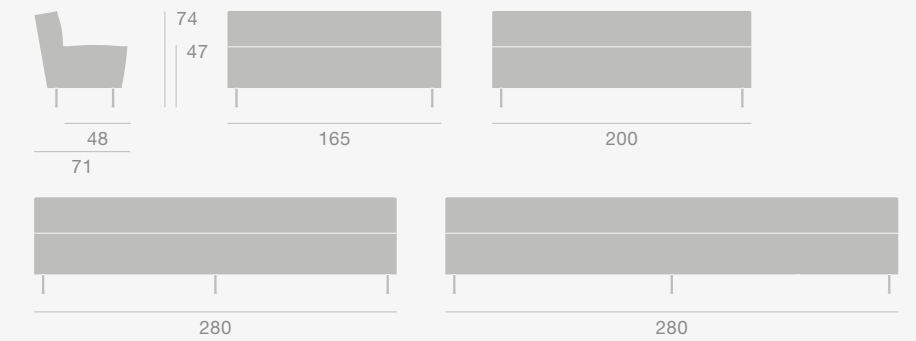

Base Colours

Black Semi Matt, Shiny Brass

Base Colours

Black Semi Matt, Shiny Brass

Dimensions

Dimensions

LOBBY

TS Collection