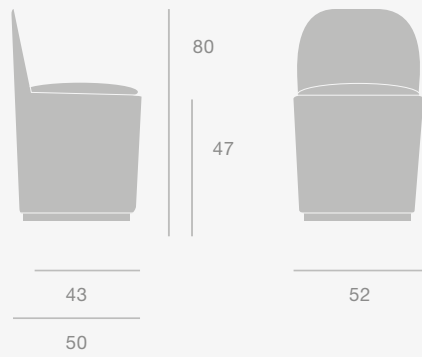

Base Colours

Black Semi Matt, Brass Shiny

Dimensions

Tail Lounge Chair & Multi-Lite Table Lamp

Tail Lounge Chair - Low Back

Base Colours

Antique Brass, Black Semi Matt

Dimensions

Tail Lounge Chair - High Back

Base Colours

Antique Brass, Black Semi Matt

Dimensions

Multi-Lite Table Lamp

Base Finishes

Brass Shiny, Chrome

Shade Finishes