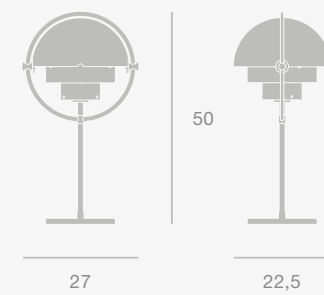

Base Colours

Black Semi Matt, Brass Shiny

Dimensions

Tail Lounge Chair & Multi-Lite Table Lamp

Tail Lounge Chair - Low Back

Base Colours

Antique Brass, Black Semi Matt

Dimensions

Tail Lounge Chair - High Back

Base Colours

Antique Brass, Black Semi Matt

Dimensions

Multi-Lite Table Lamp

Base Finishes

Brass Shiny, Chrome

Shade Finishes

Brass Shiny, Black, Chrome, White

Dimensions

OPEN OFFICE

Bat & Beetle Meeting Chair, Bat Lounge Chair

Beetle Meeting Chair & Bat Meeting Chair

Beetle Meeting Chair - 4-Star Base

Upholstery

Unupholstered, Seat Upholstered, Front Upholstered, Fully Upholstered