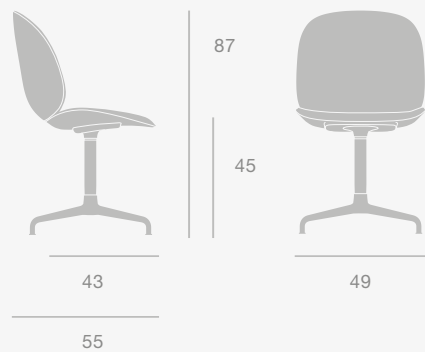

Brass Shiny, Black, Chrome, White

Dimensions

OPEN OFFICE

Bat & Beetle Meeting Chair, Bat Lounge Chair

Beetle Meeting Chair & Bat Meeting Chair

Beetle Meeting Chair - 4-Star Base

Upholstery

Unupholstered, Seat Upholstered, Front Upholstered, Fully Upholstered

Shell Colours

Black, Dark Green, Dark Pink, New Beige, Smoke Blue, Sweet Pink, Soft White

Base Colours

Black Matt, Soft White Semi Matt, Polished Aluminium

Dimensions

Bat Meeting Chair - 4-Star Base

Upholstery

Dimensions

Adding personality to the occasional work station, it becomes a place where you want to be, work and take part in the dynamic community.

Bat Lounge Chair & TS Column Lounge Table

Bat Lounge Chair - Low Back - 4-Star Base