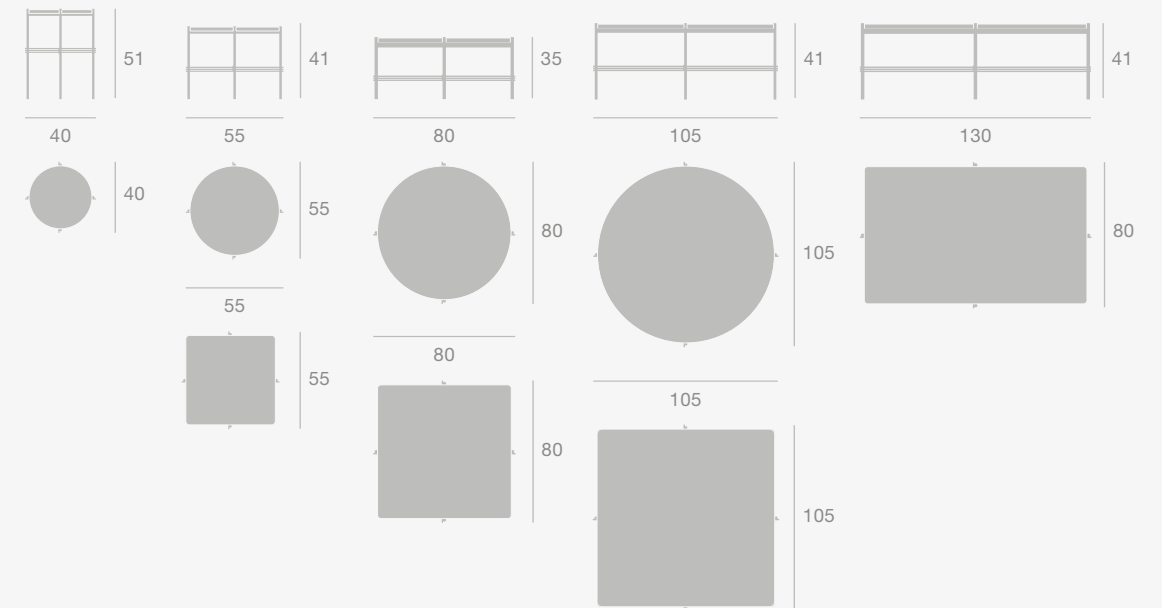

Dimensions