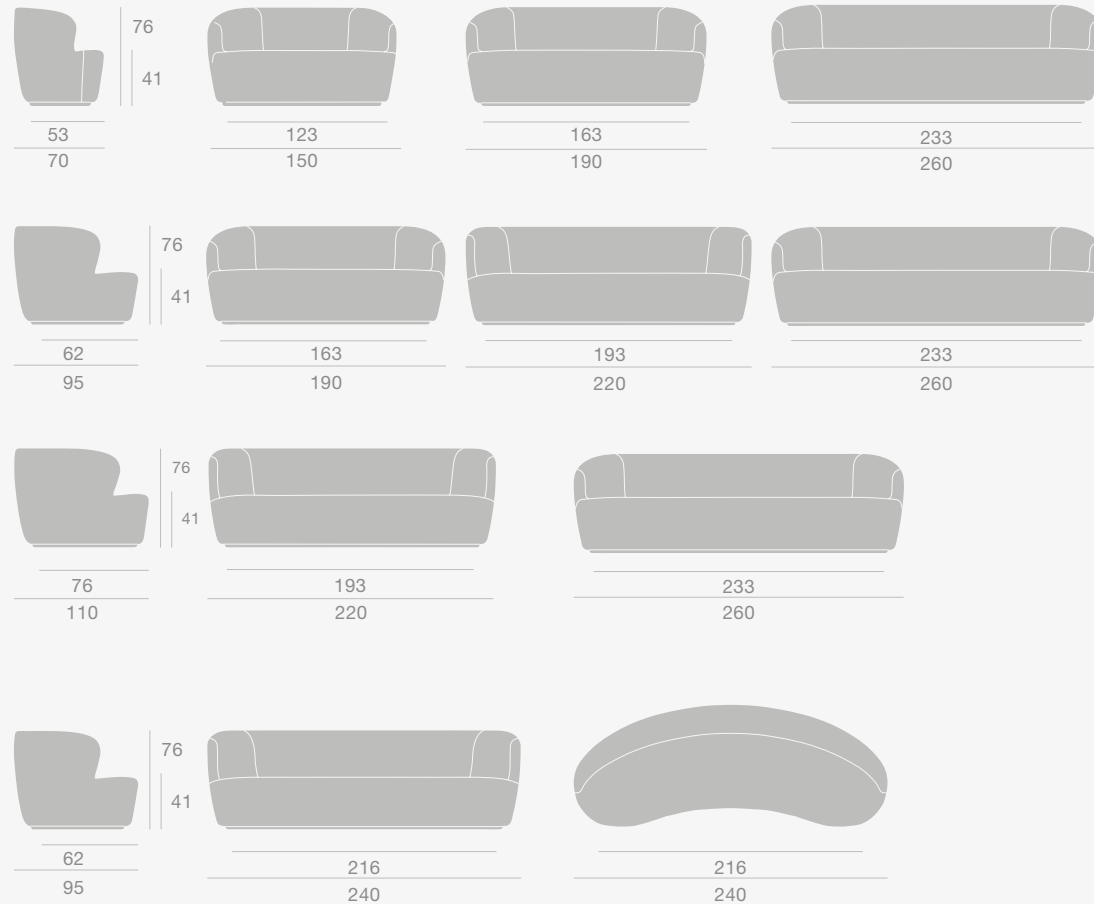

Top Finishes

Black Marquina Marble, Brown Emperador Marble, Green Guatemala Marble, Grey Emperador Marble, White Carrara Marble

Dimensions

CORPORATE HEAD OFFICE

Stay Collection, Beetle Lounge Chair, GMG Chaise Longue
& Gravity Floor Lamp XL

Stay Collection

Small

W150 cm

Stay Lounge Chair

Stay Sofa

Base Colour

Black

Base Colour

Black

Dimensions

Dimensions

Beetle Lounge Chair

Beetle Lounge Chair - 4-Star Base

Beetle Lounge Chair - Wood Base

Base Colours

Black Matt, Polished Aluminium