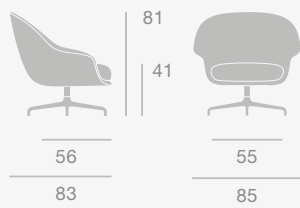

Dimensions

Adding personality to the occasional work station, it becomes a place where you want to be, work and take part in the dynamic community.

Bat Lounge Chair & TS Column Lounge Table

Bat Lounge Chair - Low Back - 4-Star Base

Base Colours

Black Matt, Polished Aluminium

Dimensions

TS Column Lounge Table

Base Colours

Black Matt, Brass Semi Matt

Top Finishes

Black Marquina Marble, Brown Emperador Marble, Green Guatemala Marble, Grey Emperador Marble, White Carrara Marble

Dimensions

Bat Lounge Chair - High Back - 4-Star Base

Base Colours

Black Matt, Polished Aluminium

Dimensions

MEETING ROOM

Pacha Lounge Chair

Pacha Lounge Chair & Paper Table Collection

Pacha Lounge Chair

Base Colours

Pearl Gold, Soft Black Semi Matt

Dimensions

Paper Side & Coffee Table

Finishes

American Walnut Matt Lacquered, Oak Semi Matt Lacquered

Dimensions