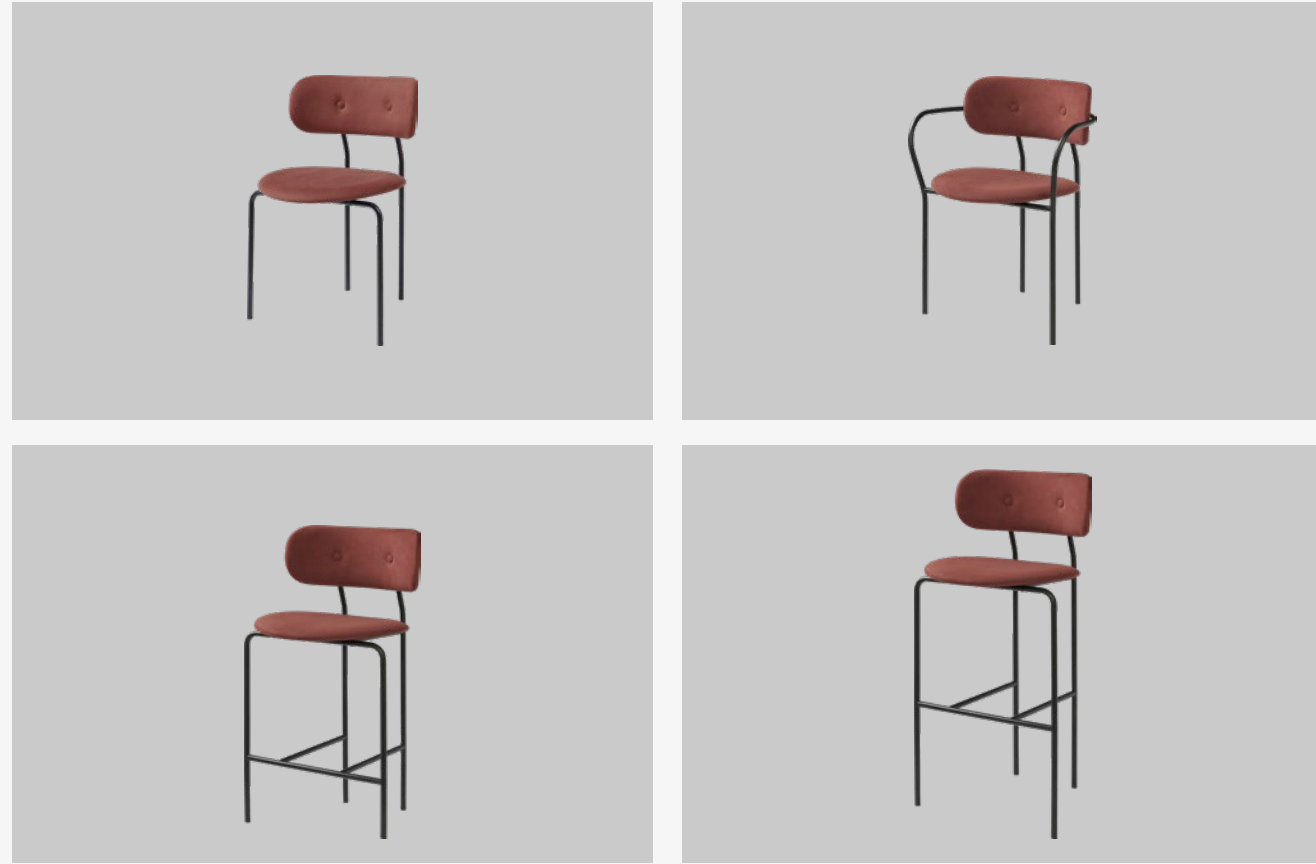

Coco Collection

Coco Dining, Coco Dining Armchair, Coco Counter Chair, Coco Bar Chair

Base Colour

Black

Dimensions

Modern Line Collection - Dining Height

Modern Line Dining Lounge Chair

Modern Line Dining Sofa