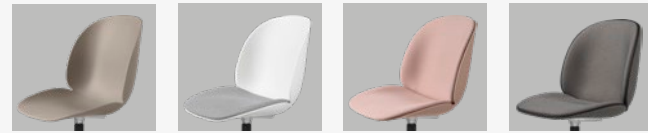

Base Colours

Black Semi Matt, Brass Shiny

Dimensions

Tail Lounge Chair & Multi-Lite Table Lamp

Tail Lounge Chair - Low Back

Base Colours

Antique Brass, Black Semi Matt

Dimensions

Tail Lounge Chair - High Back

Base Colours

Antique Brass, Black Semi Matt

Dimensions

Multi-Lite Table Lamp

Base Finishes

Brass Shiny, Chrome

Shade Finishes

Brass Shiny, Black, Chrome, White

Dimensions

OPEN OFFICE

Bat & Beetle Meeting Chair, Bat Lounge Chair

Beetle Meeting Chair & Bat Meeting Chair

Beetle Meeting Chair - 4-Star Base

Upholstery

Unupholstered, Seat Upholstered, Front Upholstered, Fully Upholstered

Shell Colours

Black, Dark Green, Dark Pink, New Beige, Smoke Blue, Sweet Pink, Soft White

Base Colours

Black Matt, Soft White Semi Matt, Polished Aluminium

Dimensions

Bat Meeting Chair - 4-Star Base

Upholstery