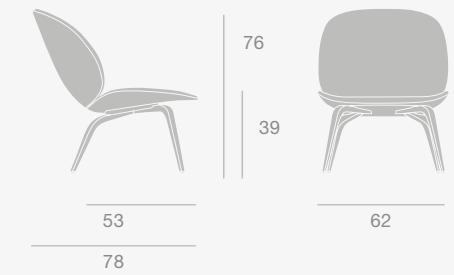

Black

Dimensions

Dimensions

Beetle Lounge Chair

Beetle Lounge Chair - 4-Star Base

Beetle Lounge Chair - Wood Base

Base Colours

Black Matt, Polished Aluminium

Base Colours

American Walnut Matt Lacquered, Black Stained Beech Semi Matt Lacquered, Oak Semi Matt Lacquered, Smoked Oak Matt Lacquered

Dimensions

Dimensions

The informal meeting area encourages relaxed conversations in comfortable seating.