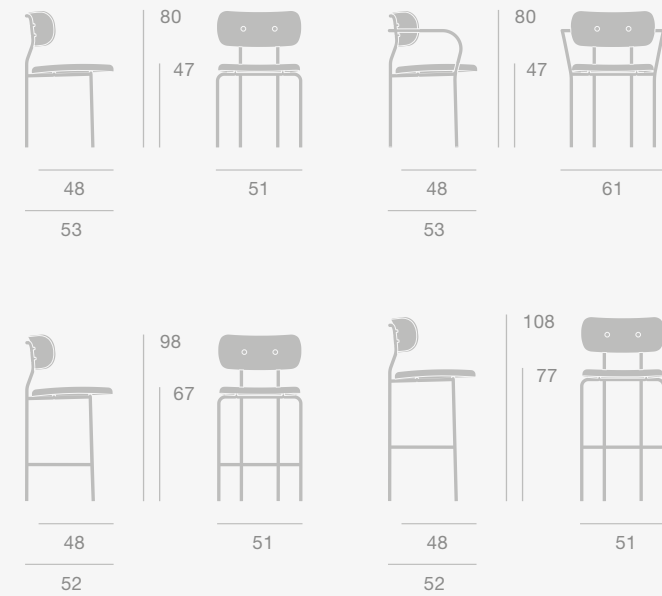

Coco Collection

Coco Dining, Coco Dining Armchair, Coco Counter Chair, Coco Bar Chair

Base Colour

Black

Dimensions

Modern Line Collection - Dining Height

Modern Line Dining Lounge Chair

Modern Line Dining Sofa