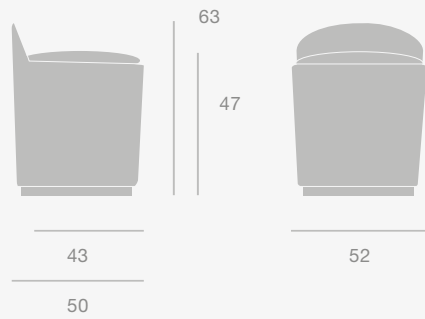

Base Colours

Black Semi Matt, Brass Shiny

Dimensions

Tail Lounge Chair & Multi-Lite Table Lamp

Tail Lounge Chair - Low Back

Base Colours

Antique Brass, Black Semi Matt

Dimensions

Tail Lounge Chair - High Back

Base Colours

Antique Brass, Black Semi Matt

Dimensions

Multi-Lite Table Lamp

Base Finishes

Brass Shiny, Chrome

Shade Finishes