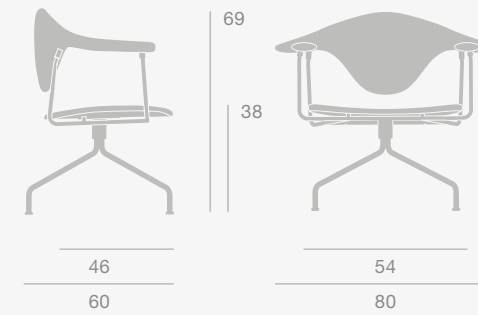

Dimensions