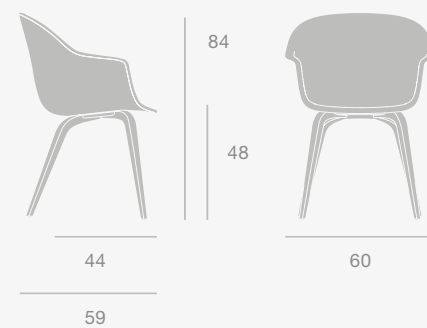

Dimensions