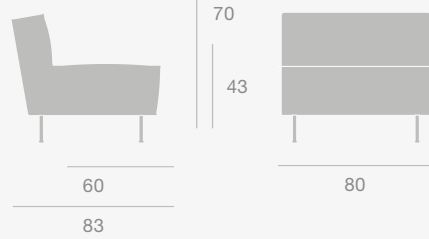

Gravity Floor Lamp XL

High

Base finishes

Black Marquina Marble, Grey Emperador Marble, White Carrara Marble

Shade Finishes

Canvas, White

Dimensions

Modern Line Lounge Chair

Base Colours

Black Semi Matt, Brass Shiny

Dimensions

Tail Lounge Chair & Multi-Lite Table Lamp

Tail Lounge Chair - Low Back

Base Colours

Antique Brass, Black Semi Matt

Dimensions