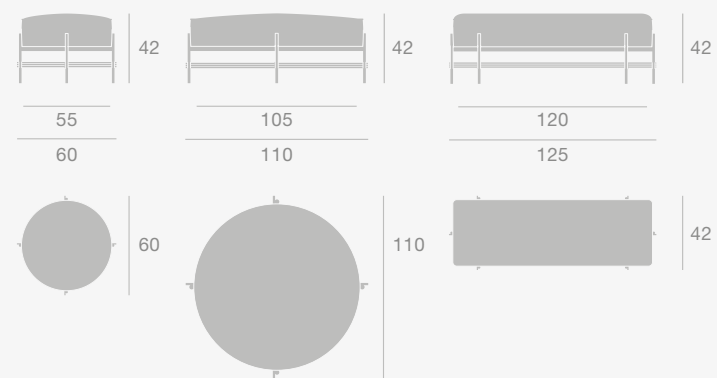

TS Collection

TS Pouffe

Base Colours

Black, Brass

Dimensions

TS Coffee Table & TS Console

Base Colours

Black, Brass

Top Finishes

Black Marquina Marble, Brown Emperador Marble, Green Guatemala Marble, Grey Emperador Marble, White Carrara Marble

Dimensions

CORPORATE HEAD OFFICE

Stay Collection, Beetle Lounge Chair, GMG Chaise Longue
& Gravity Floor Lamp XL