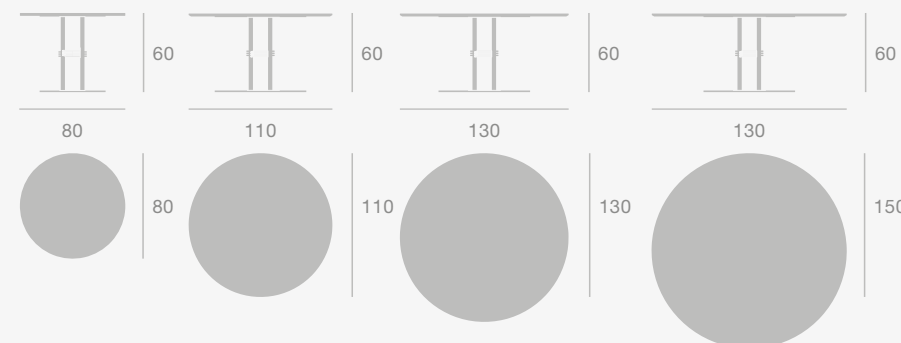

Base Colours

Black Matt, Polished Aluminium

Dimensions

TS Column Lounge Table

Base Colours

Black Matt, Brass Semi Matt

Top Finishes

Black Marquina Marble, Brown Emperador Marble, Green Guatemala Marble, Grey Emperador Marble, White Carrara Marble

Dimensions

Bat Lounge Chair - High Back - 4-Star Base

Base Colours

Black Matt, Polished Aluminium

Dimensions

MEETING ROOM

Pacha Lounge Chair

Pacha Lounge Chair & Paper Table Collection